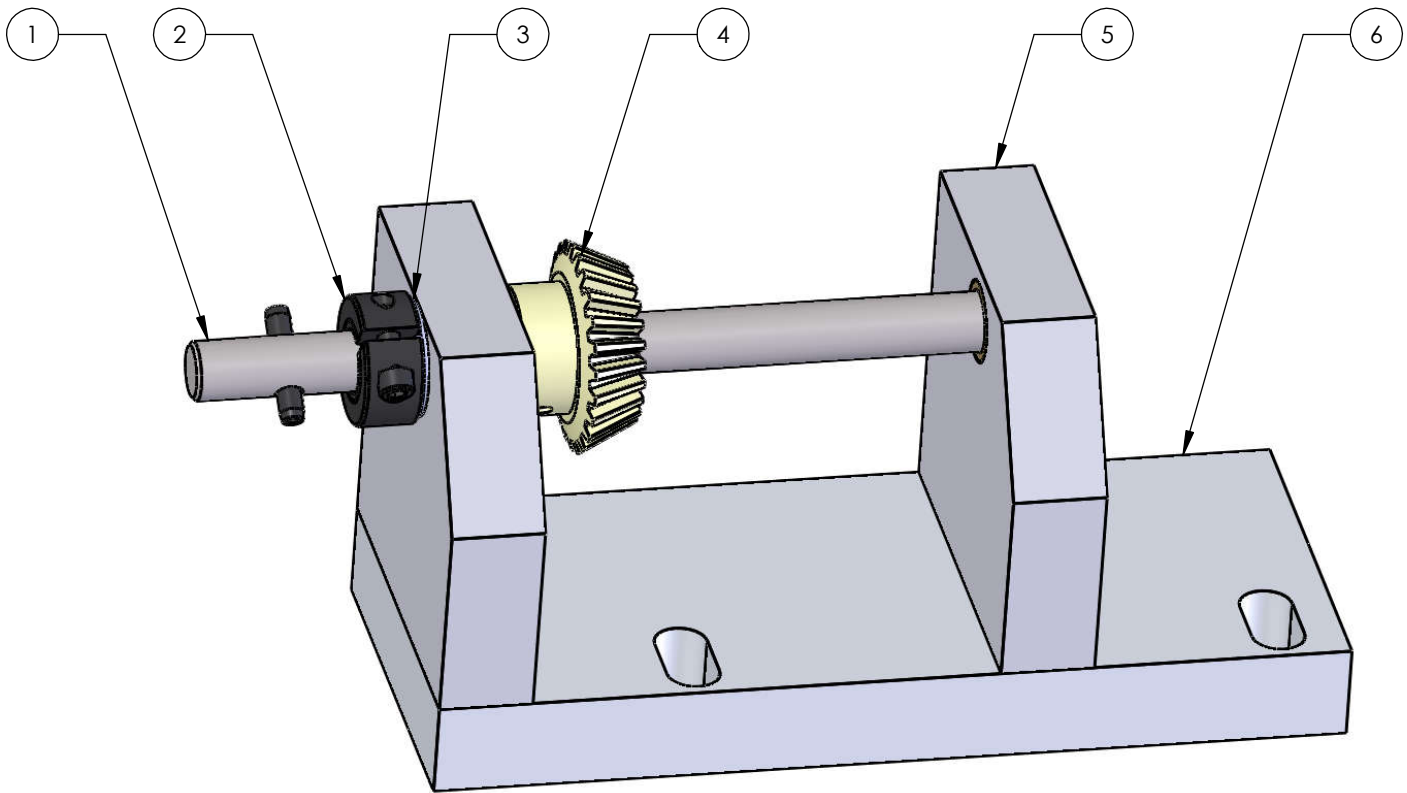

SM Drive Assy

PART NUMBER	DESCRIPTION	PRICE
95-6000	SM Drive Assy	\$90.00

ITEM NO.	PART NUMBER	DESCRIPTION	PRICE
1	5-6200	SM DRIVE SHAFT	\$14.25
2	4-2130	DRIVE SHAFT COLLAR	\$4.00
3	5-6300	SM DRIVE THRUST WASHER	\$1.00
4	5-6500	SM DRIVE PINION GEAR	\$12.00
5	5-6120	SM DRIVE BEARING BLOCK	\$15.00
6	5-6110	SM DRIVE BASE	\$18.00