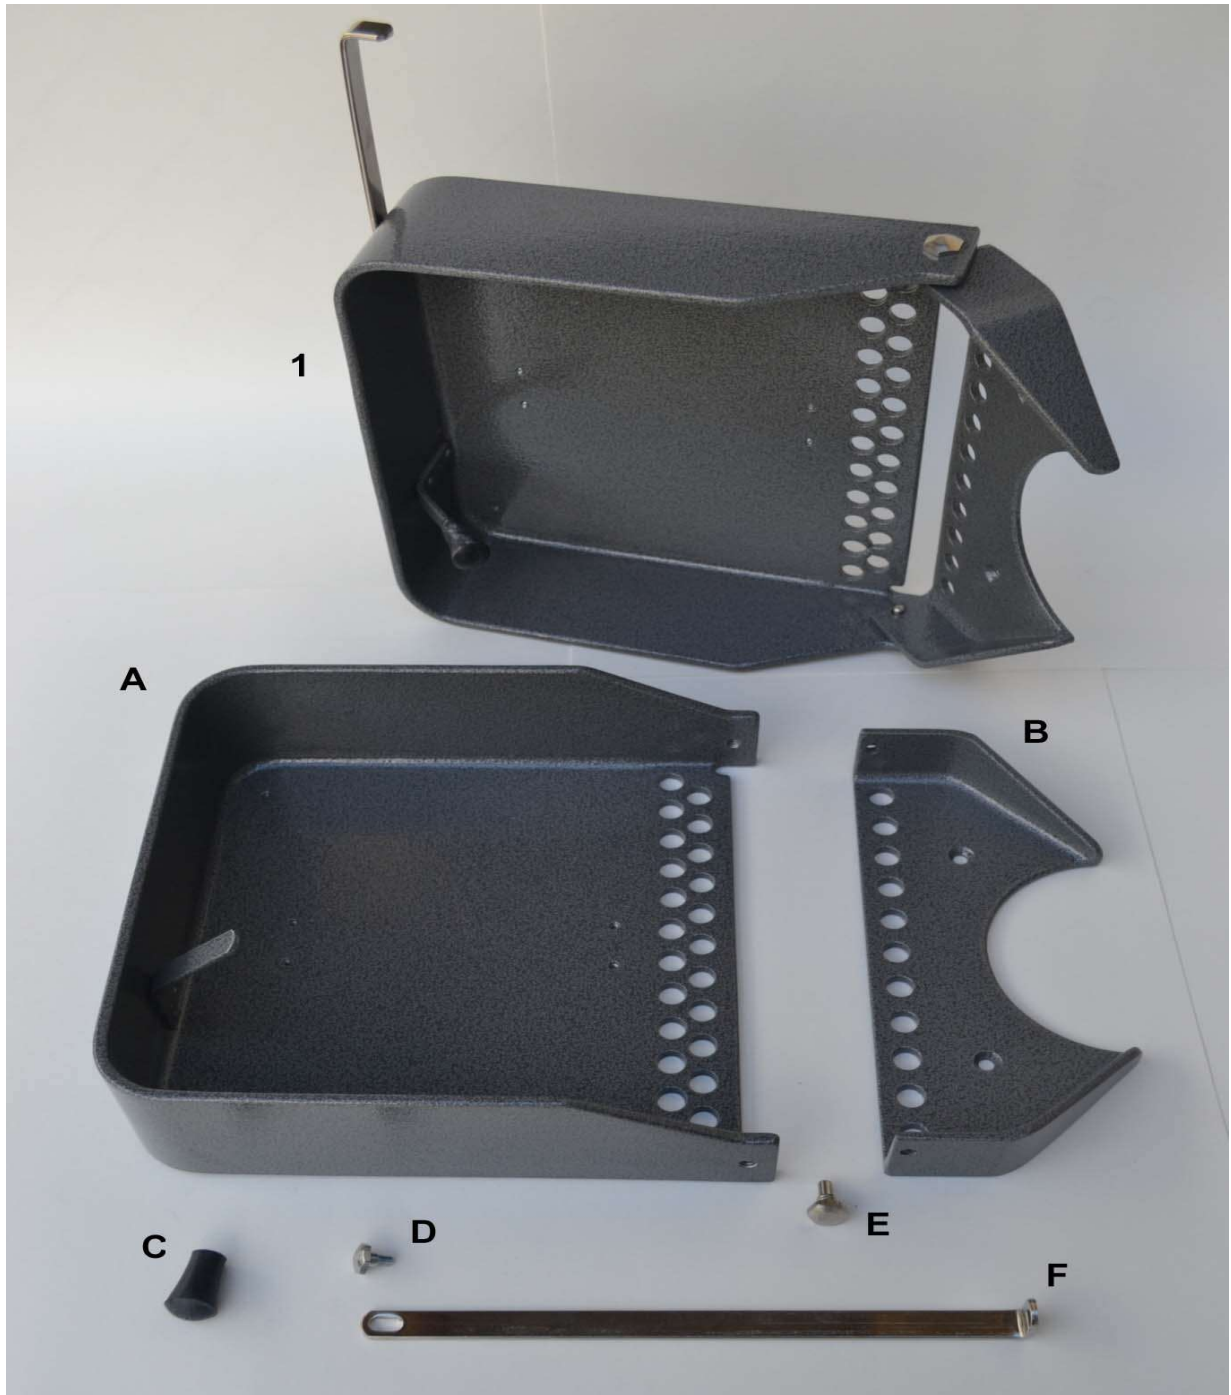

Folding Tray Assembly #93-9250

Item #	Part #	Description	Price
1	#93-9250	Folding Tray Assembly	\$197.00
A	#3-92541	Tray Only	\$125.00
B	#3-9252	Tray Spout	\$49.00
C	#3-9255	Rubber Tip	\$1.75
D*	#3-92511	Tray Locking Leg Shoulder Screw	\$4.00
E*	#3-92561	Tray Hinge Screw	\$4.50
F	#3-9259	Tray Locking Leg	\$15.00
Not Shown	#3-92545	Tray Handle	\$7.25