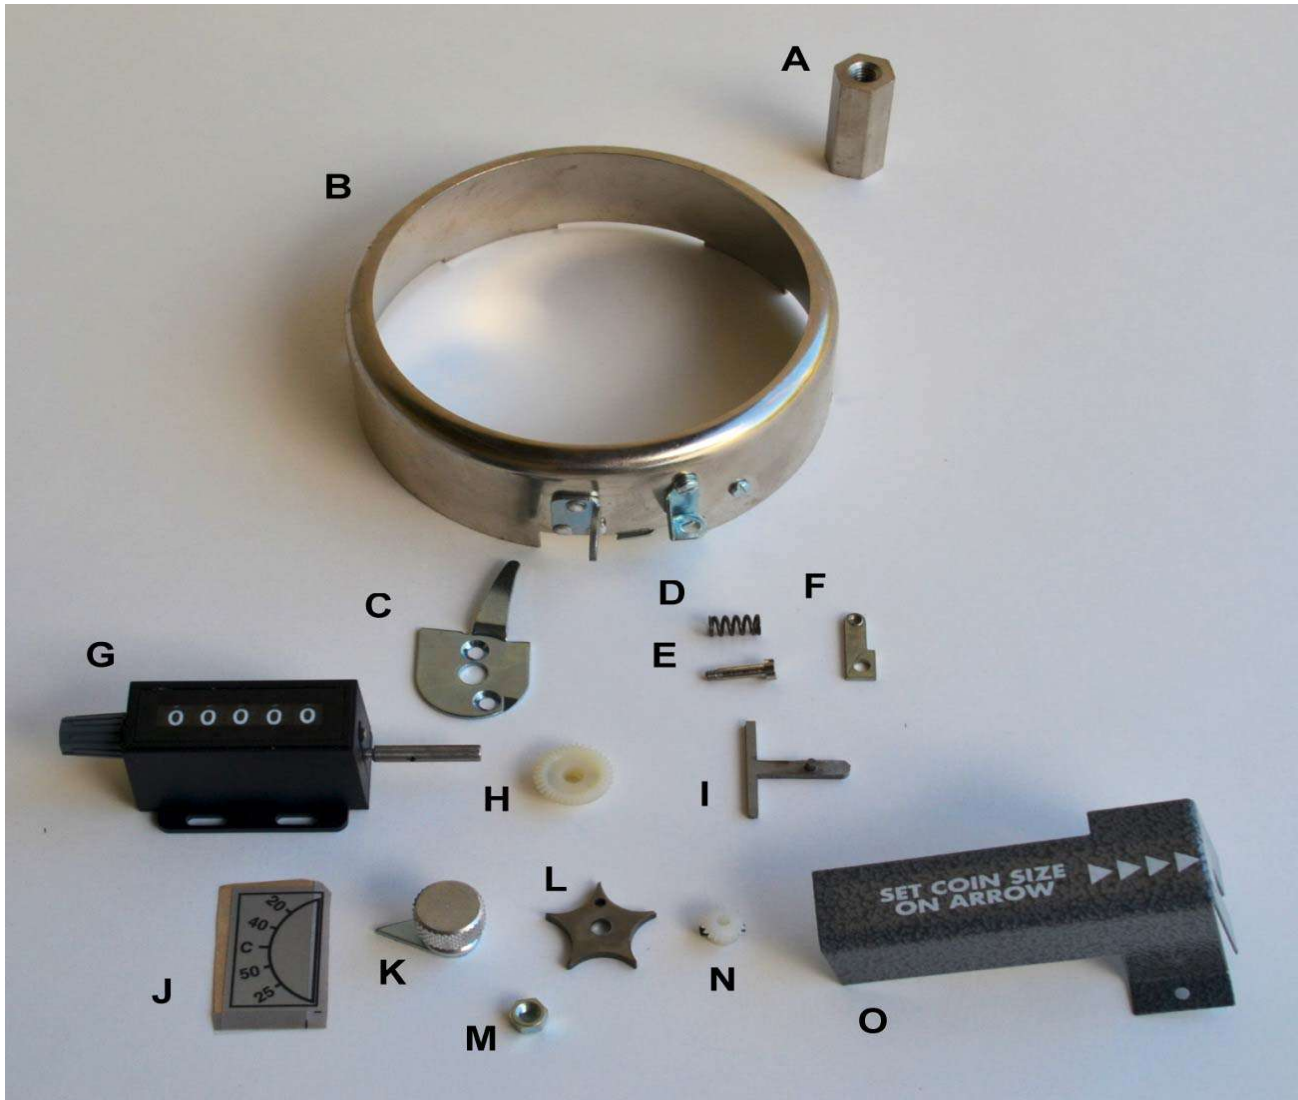

Counter "Top View" Misc Parts

Item	Part #	Description	Price
A	#3-9251	Tray Spout Stud	\$9.00
B*	#93-4020	Hopper/Horn/Shield Assy	\$90.00
C*	#3-11502	Raking Finger	\$15.00
D	#3-6400	Hopper Shoulder Screw Spring	\$2.50
E	#3-6200	Hopper Shoulder Screw	\$3.50
F	#3-6300	Hopper Shoulder Screw Plate	\$3.00
G*	#93-3010	Meter Assembly	\$105.00
H*	#3-9210	Meter Bevel Gear	\$8.00
I*	#93-6170	Guide Rail Assy	\$11.00
J	#3-1190	Index Decal	\$5.00
K	#93-0500	Coin Stop Release Knob Assy	\$8.00
L	#3-0100	Drive Star	\$15.00
M	#3-0400	Drive Star Nut	\$2.25
N	#3-9400	Drive Star Shaft Pinion Gear	\$8.00
O	#93-9702	Coin Gauge Cover Assy	\$13.00

* - Model and Serial Number needed to ensure proper version of part is provided.