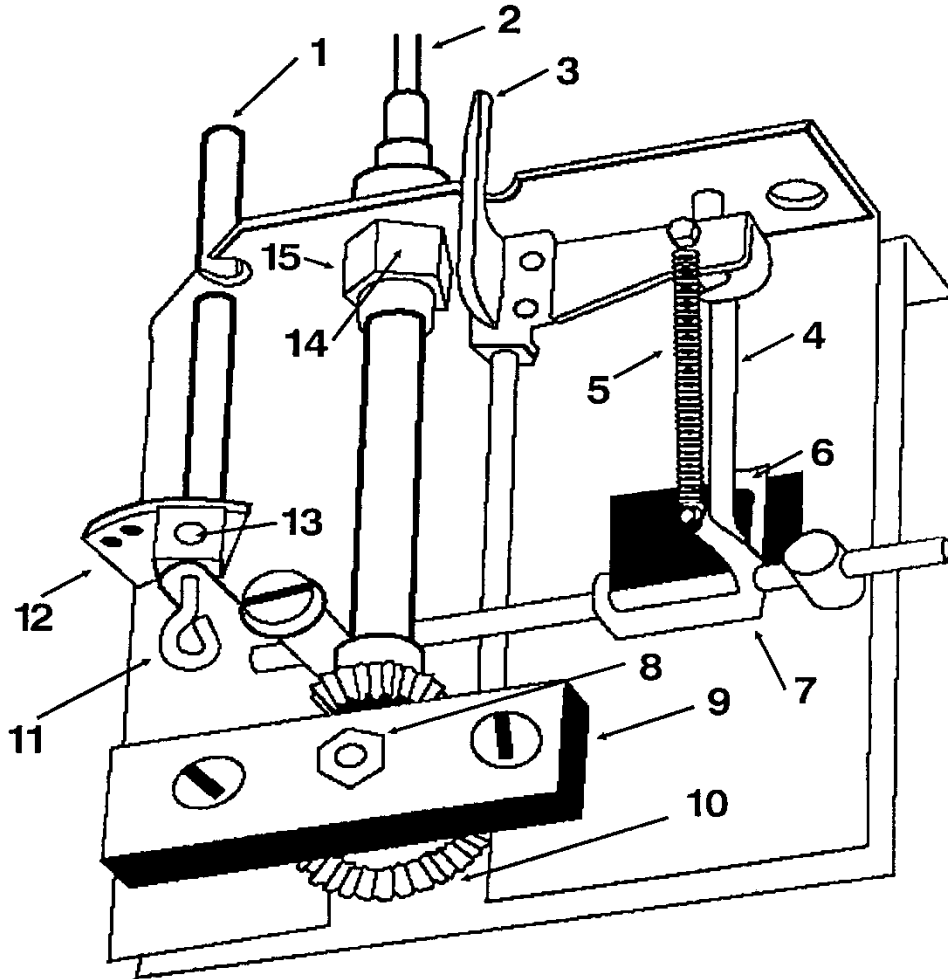

Register Assembly: Diagram and Parts List

<u>Item #</u>	<u>Part #</u>	<u>Description</u>	<u>Price</u>	<u>Item #</u>	<u>Part #</u>	<u>Description</u>	<u>Price</u>
1	91-0200	Upright Shaft Assembly	\$22.75	10	91-3200	Bevel Gear Assembly	\$51.00
2	91-2400	Drive Shaft Assembly	\$45.00	11	1-02300	Upright Shaft Block Pin	N/A
3	91-2700	Coin Stop Assembly	\$36.00	12	1-01300	Upright Shaft Guide Bracket	N/A
4	1-2800	Z-Bar	\$8.00	13		Set Screw	N/A
5	1-2900	Z-Bar Spring	\$2.50	14	1-2500	Drive Shaft Cam	\$14.00
6	1-0440	Limited Count Large Lever	\$5.00	15	1-1000	Overthrow Lock	\$3.25
7	91-0405	Limited Count Shaft Assembly	\$10.00		1-1200	Overthrow Lock Spring	\$2.50
8	1-3310	Bevel Gear Shaft - 2 Plate	\$4.00		1-2300	Overthrow Release Link Screw	\$4.25
9	1-3000	Bridge Bearing	\$12.25		3-7600	Tube Clip Shoulder Screw	\$2.50