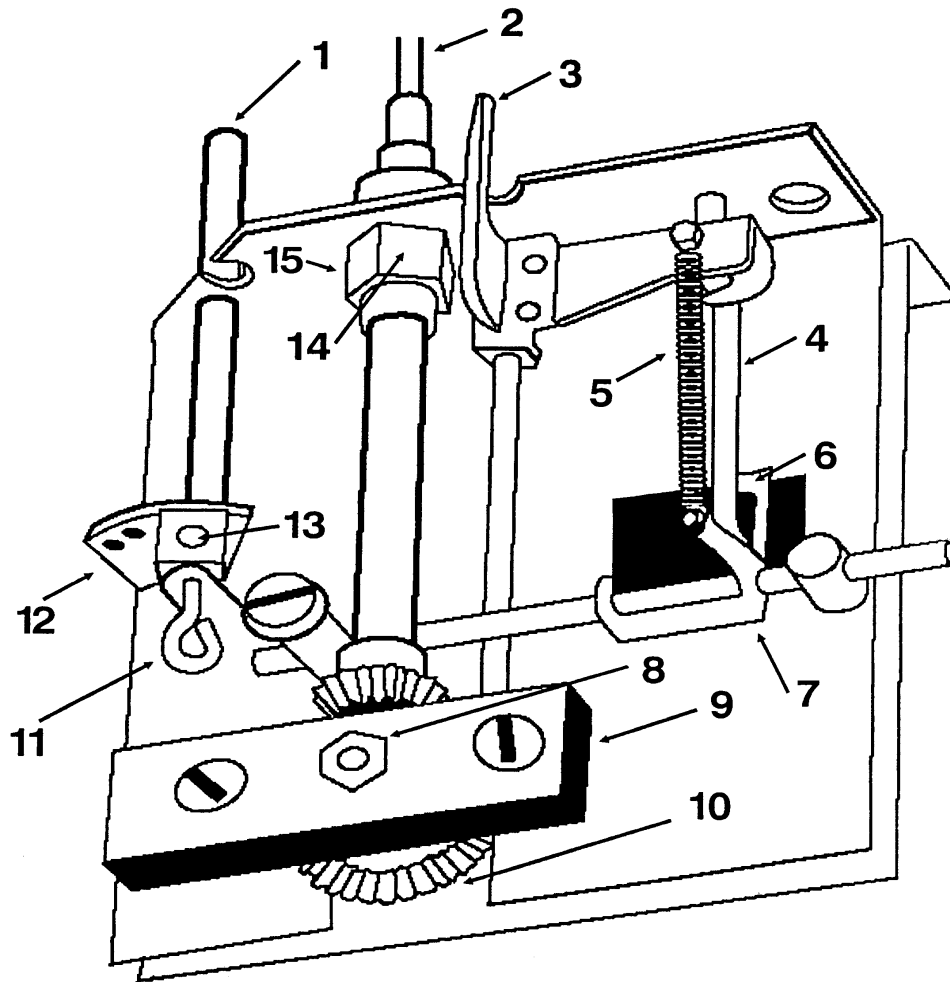

Register Assembly: Diagram and Parts List

<u>Item #</u>	<u>Part #</u>	<u>Description</u>	<u>Price</u>	<u>Item #</u>	<u>Part #</u>	<u>Description</u>	<u>Price</u>
1	91-0200	Upright Shaft Assembly	\$22.75	10	91-3200	Bevel Gear Assembly	\$51.00
2	91-2400	Drive Shaft Assembly	\$45.00	11	1-02300	Upright Shaft Block Pin	N/A
3	91-2700	Coin Stop Assembly	\$34.75	12	1-01300	Upright Shaft Guide Bracket	N/A
4	1-2800	Z-Bar	\$8.00	13		Set Screw	
5	1-2900	Z-Bar Spring	\$2.50	14		Drive Shaft Cam	
6		Limited Count Large Lever		15	1-1000	Overthrow Lock	\$3.25
7		Limited Count Shaft Assembly			1-1200	Overthrow Lock Spring	\$2.50
8	1-3310	Bevel Gear Shaft - 2 Plate	\$4.00		1-2300	Overthrow Release Link Screw	\$4.25
9	1-3000	Bridge Bearing	\$12.25		3-7600	Tube Clip Shoulder Screw	\$2.50