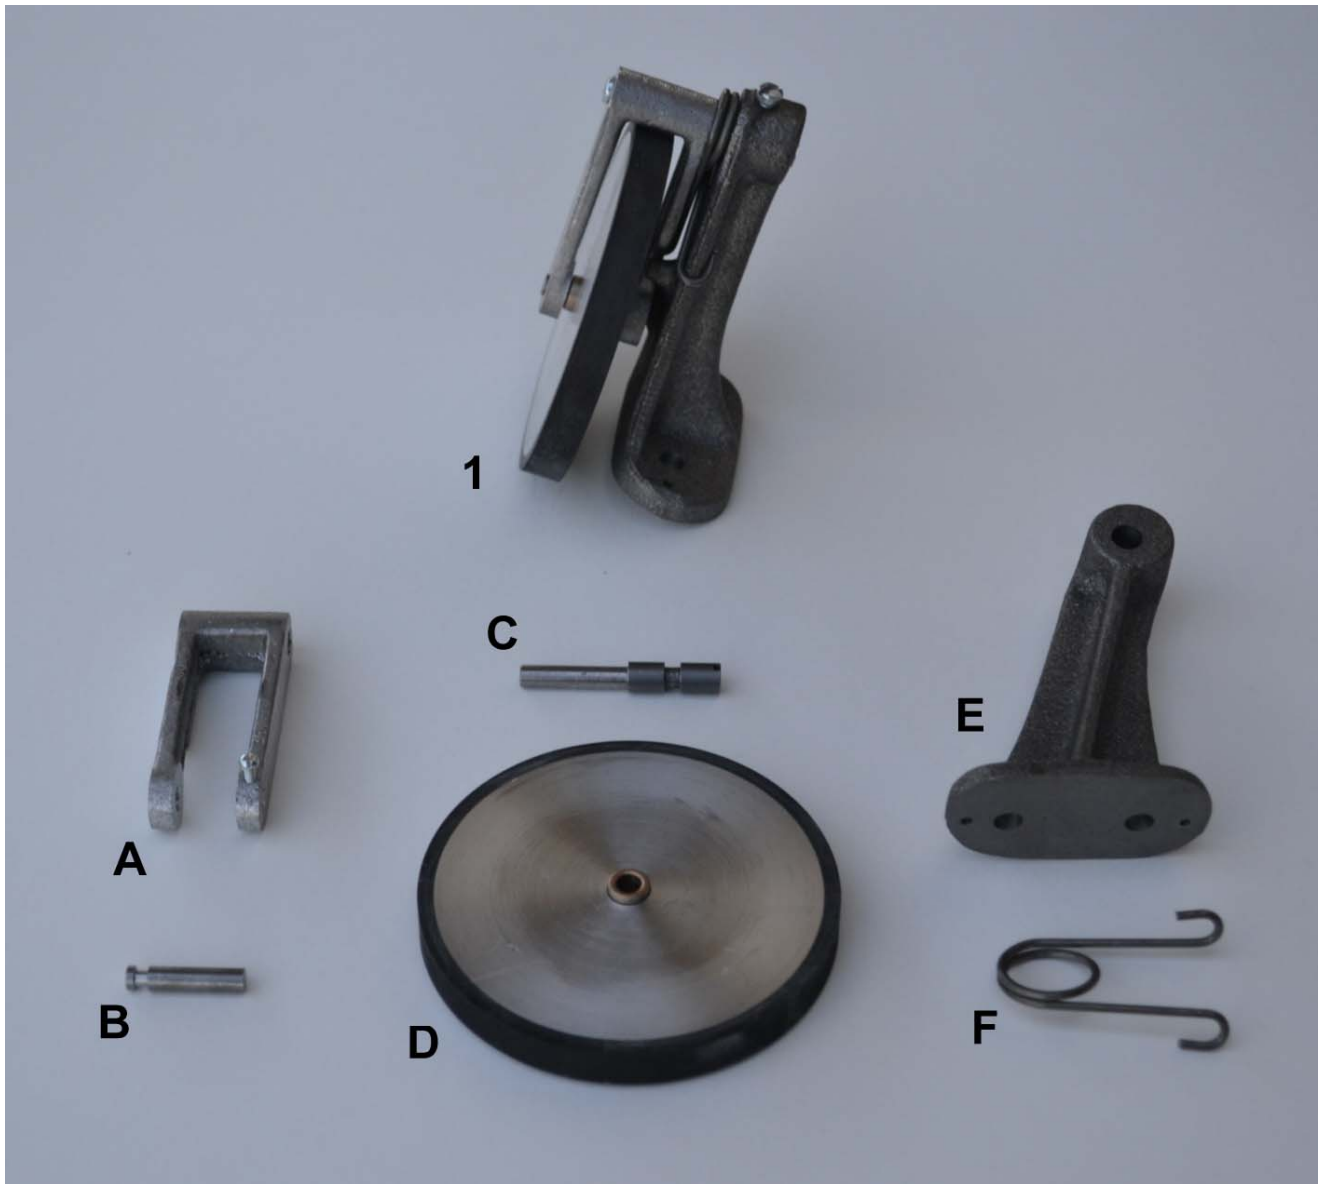

Lower Discharge Unit #93-2220

Item #	Part #	Description	Price
1	#93-2220	Lower Discharge Unit	\$114.00
A	#3-22211	Lower Discharge Wheel Yoke	\$23.00
B	#3-2225	Lower Discharge Wheel Shaft	\$3.00
C	#3-22212	Eccentric Shaft	\$15.25
D	#93-2210	Lower Discharge Wheel	\$45.00
E	#3-2222	Lower Discharge Wheel Bracket	\$28.00
F	#3-2223	Lower Discharge Wheel Spring	\$3.00