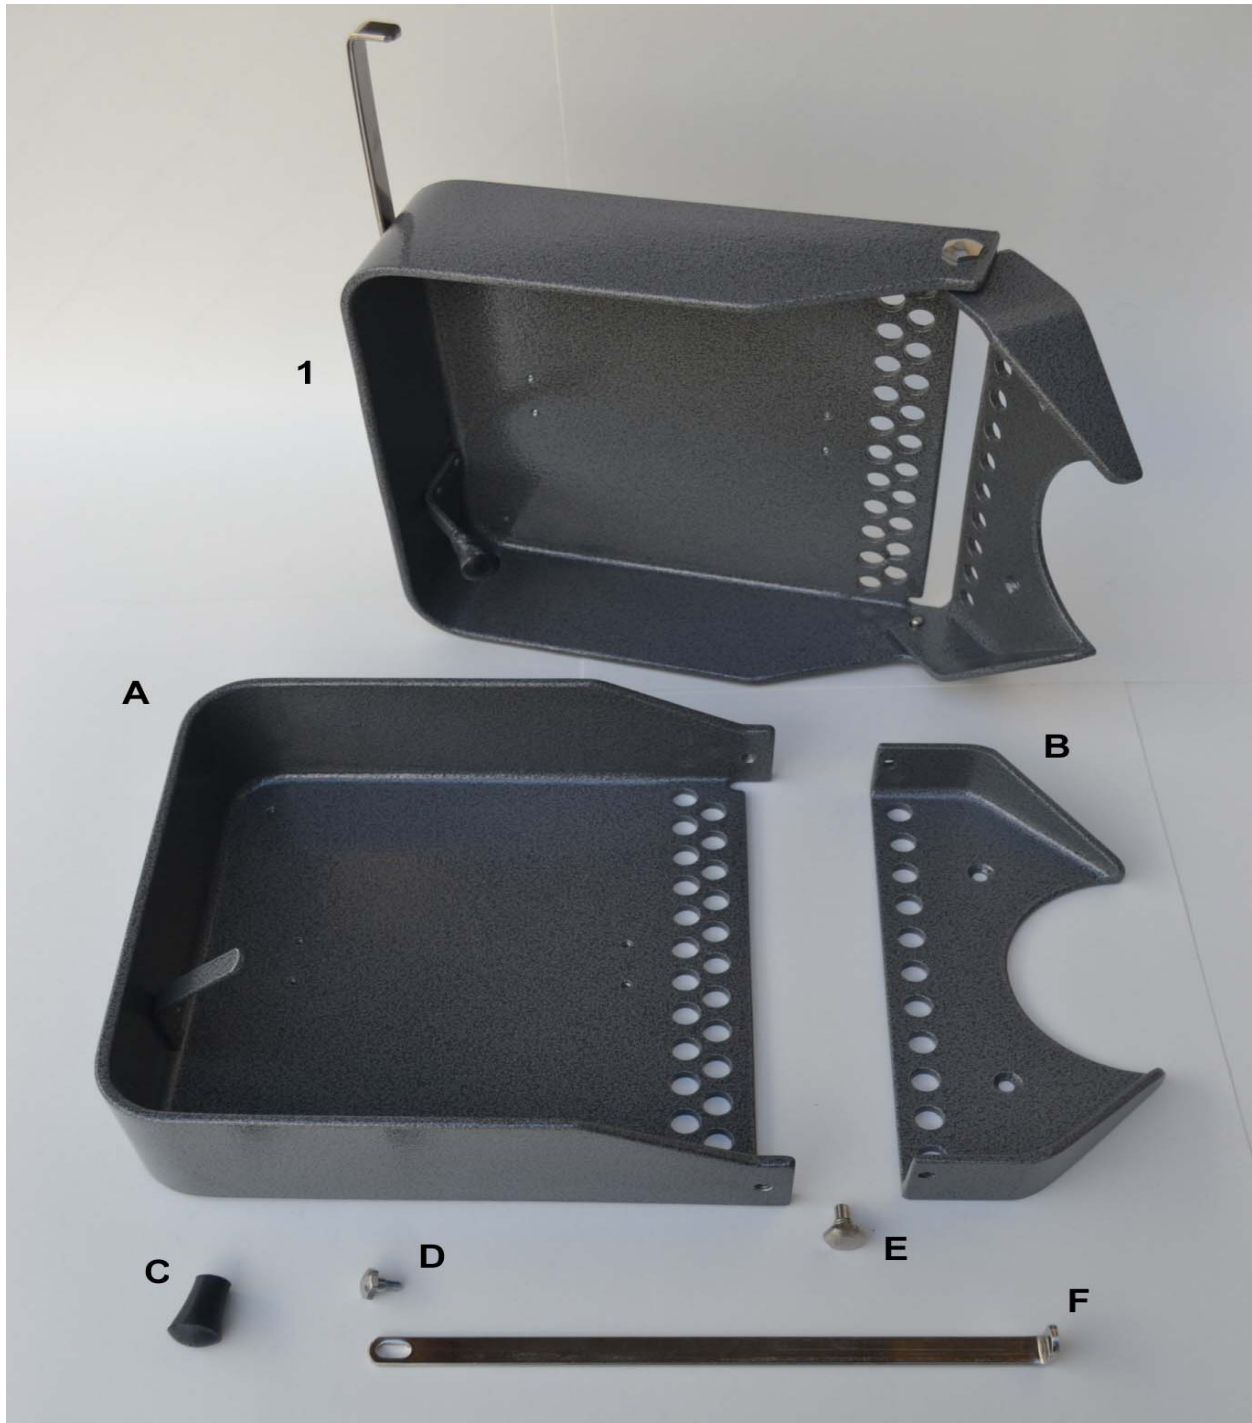

Folding Tray Assembly #93-9250

Item #	Part #	Description	Price
1	#93-9250	Folding Tray Assembly	\$197.00
A	#3-92541	Tray Only	\$125.00
B	#3-9252	Tray Spout	\$49.00
C	#3-9255	Rubber Tip	\$1.75
D*	#3-92511	Tray Locking Leg Shoulder Screw	\$4.00
E*	#3-92561	Tray Hinge Screw	\$4.50
F	#3-9259	Tray Locking Leg	\$15.00
Not Shown	#3-92545	Tray Handle	\$7.25