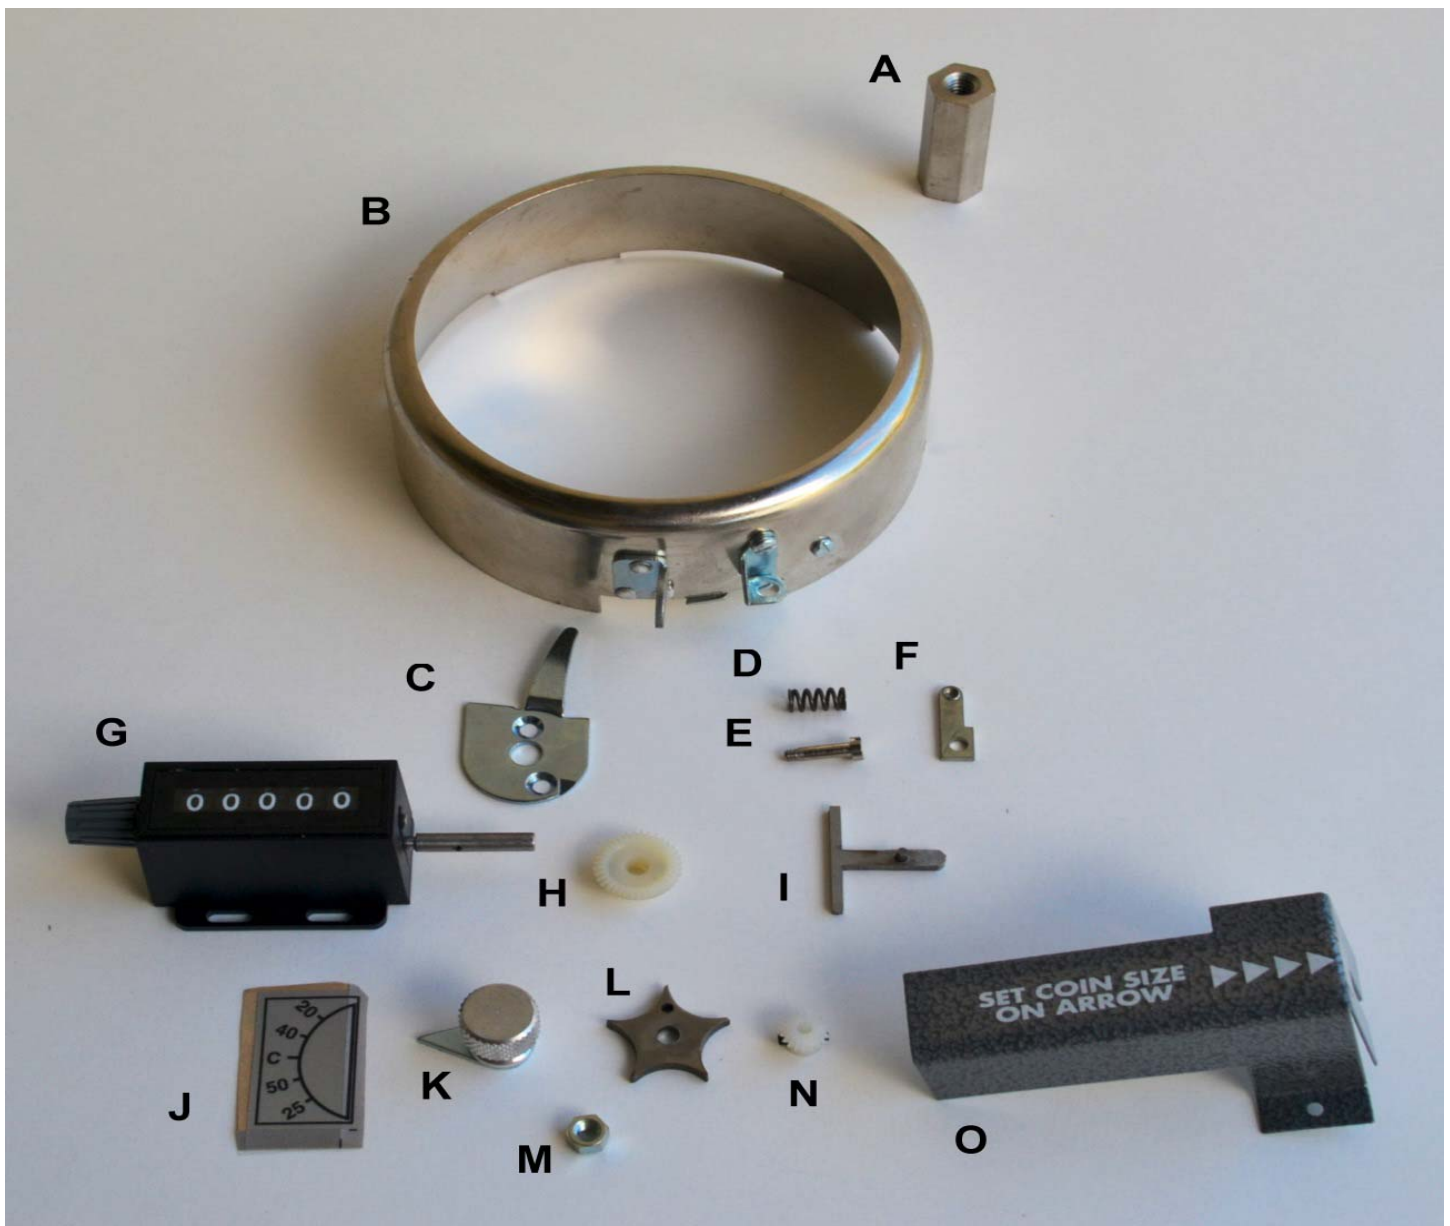

# Counters "Top View" Misc Parts

Item	Part #	Description	Price
A	#3-9251	Tray Spout Stud	\$9.00
B*	#93-4020	Hopper/Horn/Shield Assy	\$90.00
C*	#3-11502	Raking Finger	\$15.00
D	#3-6400	Hopper Shoulder Screw Spring	\$2.50
E	#3-6200	Hopper Shoulder Screw	\$3.50
F	#3-6300	Hopper Shoulder Screw Plate	\$3.00
G*	#93-3010	Meter Assembly	\$105.00
H*	#3-9210	Meter Bevel Gear	\$8.00
I*	#93-6170	Guide Rail Assy	\$11.00
J	#3-1190	Index Decal	\$5.00
K	#93-0500	Coin Stop Release Knob Assy	\$8.00
L	#3-0100	Drive Star	\$15.00
M	#3-0400	Drive Star Nut	\$2.25
N	#3-9400	Drive Star Shaft Pinion Gear	\$8.00
O	#93-9702	Coin Gauge Cover Assy	\$13.00

\* - Model and Serial Number needed to ensure proper version of part is provided.