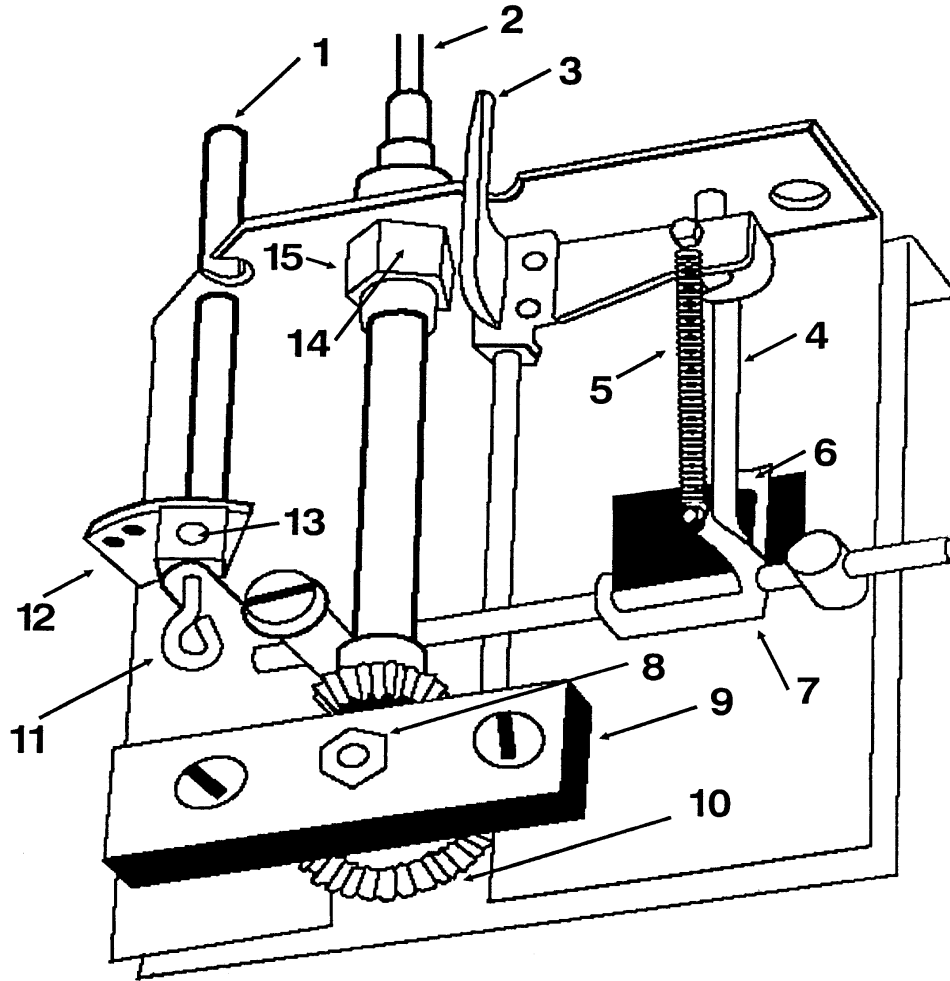

Register Assembly: Diagram and Parts List

<u>Item #</u>	<u>Part #</u>	<u>Description</u>	<u>Price</u>	<u>Item #</u>	<u>Part #</u>	<u>Description</u>	<u>Price</u>
1	91-0200	Upright Shaft Assembly	\$22.75	10	91-3200	Bevel Gear Assembly	\$51.00
2	91-2400	Drive Shaft Assembly	\$45.00	11	1-02300	Upright Shaft Block Pin	N/A
3	91-2700	Coin Stop Assembly	\$34.75	12	1-01300	Upright Shaft Guide Bracket	N/A
4	1-2800	Z-Bar	\$8.00	13		Set Screw	
5	1-2900	Z-Bar Spring	\$2.50	14		Drive Shaft Cam	
6		Limited Count Large Lever		15	1-1000	Overthrow Lock	\$3.25
7		Limited Count Shaft Assembly			1-1200	Overthrow Lock Spring	\$2.50
8	1-3310	Bevel Gear Shaft - 2 Plate	\$4.00		1-2300	Overthrow Release Link Screw	\$4.25
9	1-3000	Bridge Bearing	\$12.25		3-7600	Tube Clip Shoulder Screw	\$2.50